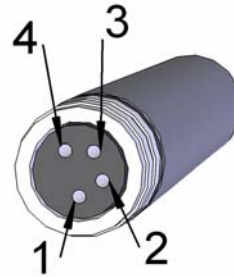

DA 22-30-2630

Supply Voltage	
Operating voltage	20-30 Volt
Signal voltage	TTL level
Current consumption	at 30 Volt
Stand by *	< 10 mA
Stall current *	510 mA
Input pulse	
Frame rate	2,6-2000 ms
Valid pulse lengths	1,0 – 2,0 ms
Left / Center / Right	1,0 ms / 1,5 ms / 2,0 ms
Resolution	< 0,5 µsec.
Operating data at 30 Volts	
Peak stall torque *	200 Ncm
Continuous torque *	70 Ncm
No load speed *	240° / sec.
Max. travel angle (standard)	+/- 85° = 170° total travel
Max. travel angle (optional)	+/- 165° = 330° total travel
Deadband (mechanical)	< 0,5°
Deadband (electrical)	< 0,5 µsec.
Position error under temperature:	< 0,3 -20° C. to +50° C. (= Delta 70° C.)
Operating temperature	-30° C. - +70° C
Max. storage temperature	-35° C. - +80° C
Material / Shielding / Protection	
Case	Saltwater corrosion resistant aluminium alloy
Splash water resistance	Standard
Salt water resistance	Standard
EMI / RFI shielding	Standard
Gear set	hardened steel, english silver, brass
Gear protection system	Standard: ISS-System
Dimensions / Weight	
Case dimensions / Weight	41,5 x 50,4 x 22,0 mm / 105 g ± 0,2 mm / ± 5%
Item Number #	# 22.30.2630

The actuator is fully programmable using programming tool # 985

* tolerance ± 10 %

DA 22-30-2630

Kontaktbelegung

- 1: +VDC, Versorgungsspannung
- 2: POS, Positionsrückmeldung
- 3: SIG, Signal
- 4: GND, Masse