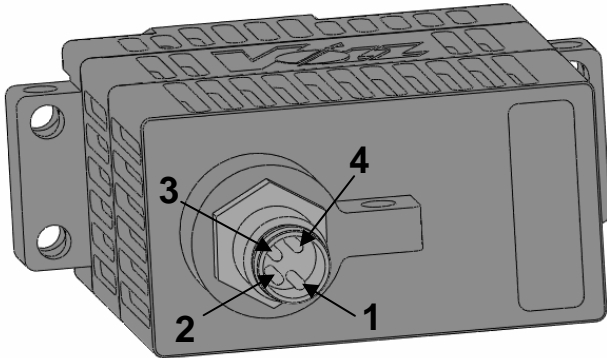

DA 22-30-2630

Supply Voltage	
Operating voltage	20-30 Volt
Signal voltage	TTL level
Current consumption	at 30 Volt
Stand by *	< 10 mA
Stall current *	510 mA
Input pulse	
Frame rate	2,6-2000 ms
Valid pulse lengths	1,0 – 2,0 ms
Left / Center / Right	1,0 ms / 1,5 ms / 2,0 ms
Resolution	< 0,5 µsec.
Operating data at 30 Volts	
Peak stall torque *	200 Ncm
Continuous torque *	70 Ncm
No load speed *	240° / sec.
Max. travel angle (standard)	+/- 85° = 170° total travel
Max. travel angle (optional)	+/- 165° = 330° total travel
Deadband (mechanical)	< 0,5°
Deadband (electrical)	< 0,5 µsec.
Position error under temperature:	< 0,3 -20° C. to +50° C. (= Delta 70° C.)
Operating temperature	-30° C. - +70° C
Max. storage temperature	-35° C. - +80° C
Material / Shielding / Protection	
Case	Saltwater corrosion resistant aluminium alloy
Splash water resistance	Standard
Salt water resistance	Standard
EMI / RFI shielding	Standard
Gear set	hardened steel, english silver, brass
Gear protection system	Standard: ISS-System
Dimensions / Weight	
Case dimensions / Weight	41,5 x 50,4 x 22,0 mm / 105 g ± 0,2 mm / ± 5%
Item Number #	# 22.30.2630

The actuator is fully programmable using programming tool # 985

* tolerance ± 10 %

DA 22-30-2630

Kontaktbelegung

- 1: +VDC, Versorgungsspannung
- 2: POS, Positionsrückmeldung
- 3: SIG, Signal
- 4: GND, Masse