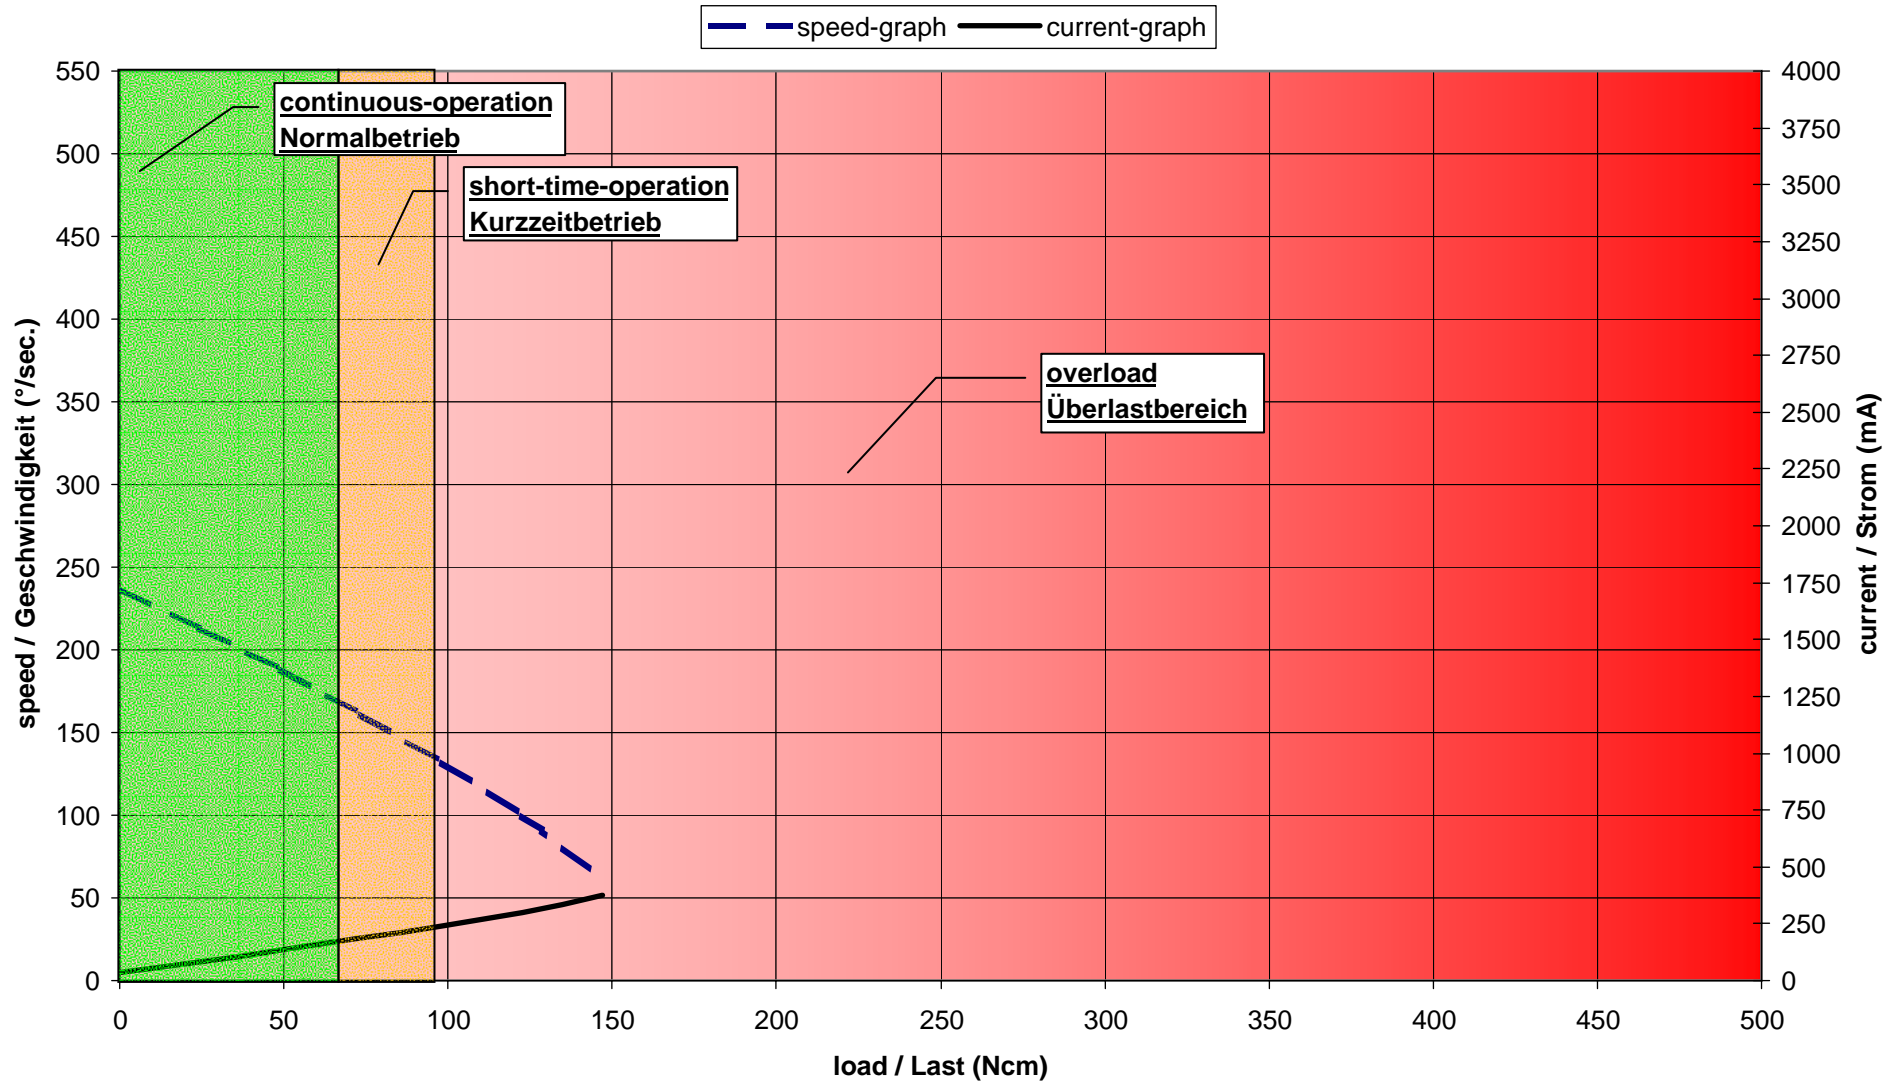

DA 22-30-2630

Supply Voltage	
Operating voltage	20-30 Volt
Signal voltage	TTL level
Current consumption	at 30 Volt
Stand by *	< 10 mA
Stall current *	510 mA
Input pulse	
Frame rate	2,6-2000 ms
Valid pulse lengths	1,0 – 2,0 ms
Left / Center / Right	1,0 ms / 1,5 ms / 2,0 ms
Resolution	< 0,5 µsec.
Operating data at 30 Volts	
Peak stall torque *	200 Ncm
Continuous torque *	70 Ncm
No load speed *	240° / sec.
Max. travel angle (standard)	+/- 85° = 170° total travel
Max. travel angle (optional)	+/- 165° = 330° total travel
Deadband (mechanical)	< 0,5°
Deadband (electrical)	< 0,5 µsec.
Position error under temperature:	< 0,3 -20° C. to +50° C. (= Delta 70° C.)
Operating temperature	-30° C. - +70° C
Max. storage temperature	-35° C. - +80° C
Material / Shielding / Protection	
Case	Saltwater corrosion resistant aluminium alloy
Splash water resistance	Standard
Salt water resistance	Standard
EMI / RFI shielding	Standard
Gear set	hardened steel, english silver, brass
Gear protection system	Standard: ISS-System
Dimensions / Weight	
Case dimensions / Weight	41,5 x 50,4 x 22,0 mm / 105 g ± 0,2 mm / ± 5%
Item Number #	# 22.30.2630

The actuator is fully programmable using programming tool # 985

* tolerance ± 10 %

DA 22-30-2630

Kontaktbelegung

- 1: +VDC, Versorgungsspannung
- 2: POS, Positionsrückmeldung
- 3: SIG, Signal
- 4: GND, Masse